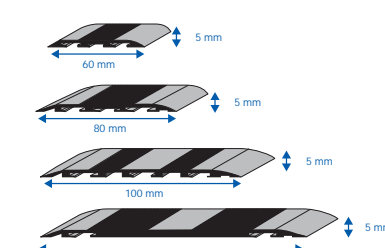

ACCESSORIES

DOORSTEPS

Tarkett Sports offers 3 kinds of doorsteps:

- 2 aluminium doorsteps
- For constant levels
- For different levels

And 1 kind of exotic wood doorstep

ACCESS RAMPS

- Adjustable
- Telescopic