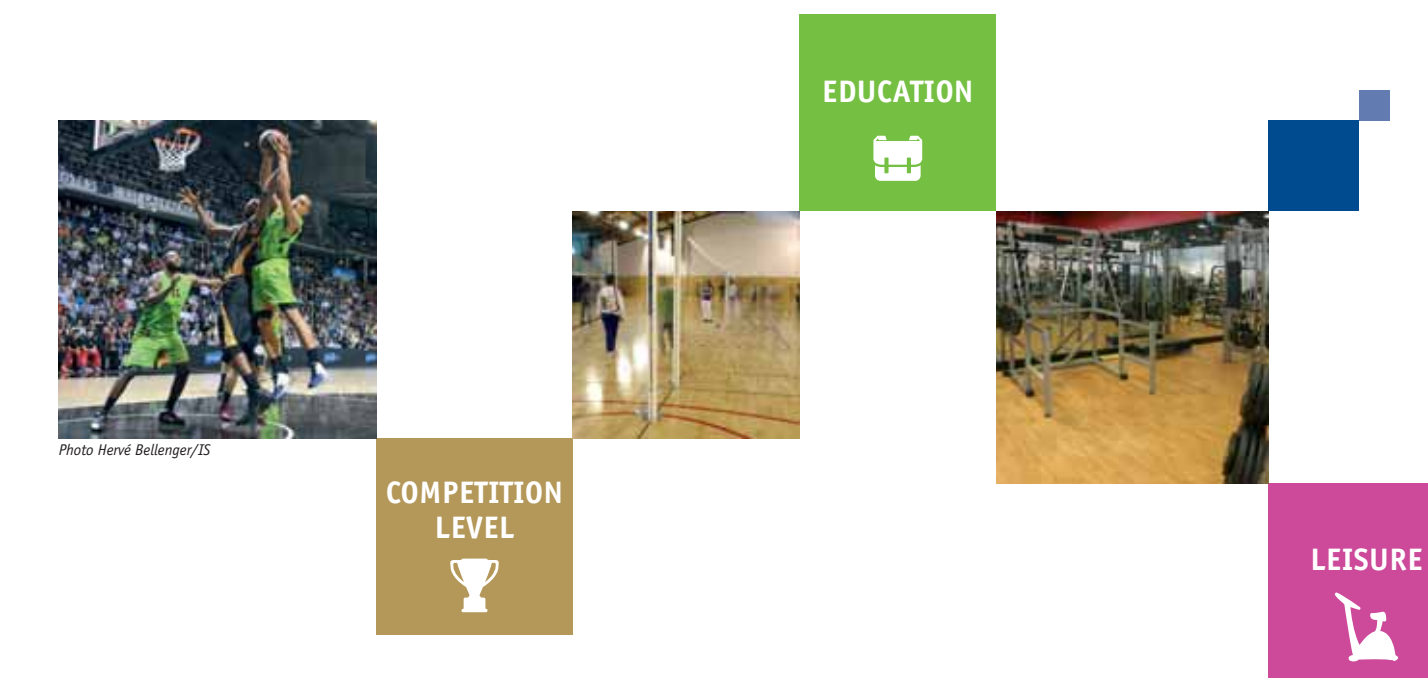

SELECTION GUIDE

Whatever your project, Tarkett Sports always has a flooring solution. For every area, we help you find the right product to meet your requirements.

		Reflex M Evolution	Multiflex M	Proflex M	Sportable
EDUCATION	Middle School		✓		
	High School		✓		
	University	✓✓			
COMPETITION	Basketball			✓✓	
	Handball		✓		
	Volleyball		✓		
	Squash			✓✓	
	Arenas				✓✓
LEISURE	City gym		✓		
	Fitness	Aerobic	✓✓		
		Cardio	✓✓		
	Squash		✓✓		

✓✓ Tarkett Sports best offer
✓ Tarkett Sports other recommended solutions