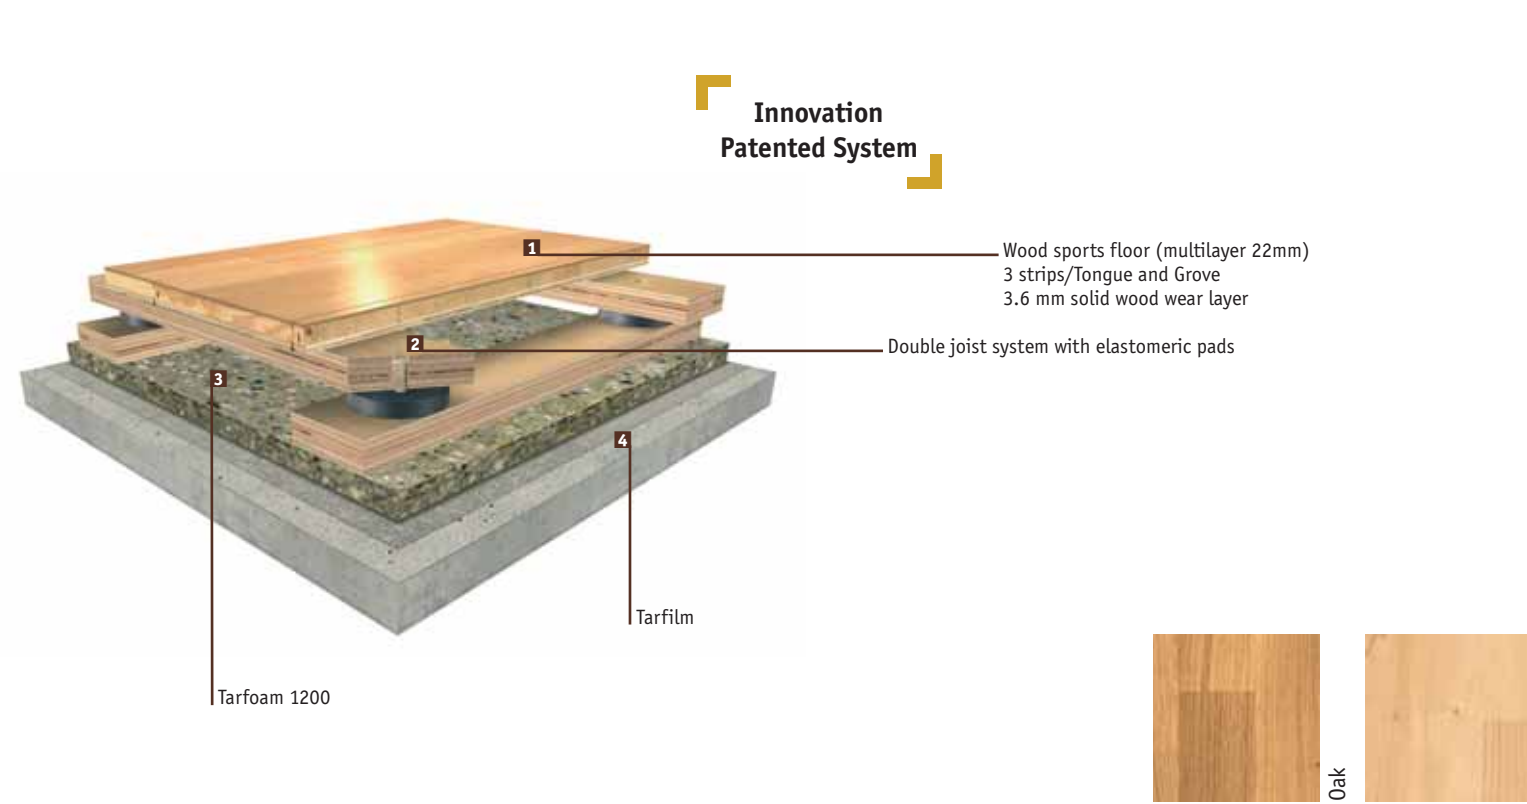

Shock absorption EN 14808	Vertical deformation EN 14809	Vertical ball rebound EN 12235	Friction EN 13036-4
PROFLEX M	60%	2mm	96%	106

SPORTABLE

The ready to use removable solution

- **Quick and easy installation:** all in one large and light-weight panels. Five trained fitters can lay a basketball playing area (approximately 600 m²) in under 3 hours.
- **Limited weight:** a light weight panel of approx. 28 kg, includes composite foam and ensures a problem-free installation by two people.
- **Easy storage:** 32 m² storage area for a 800 m² surface.
- Provides **ideal levels of performance**.
- **Approved by the highest national and international authorities** such as the FIBA, FFBB, IHF, WSF and WVBF.