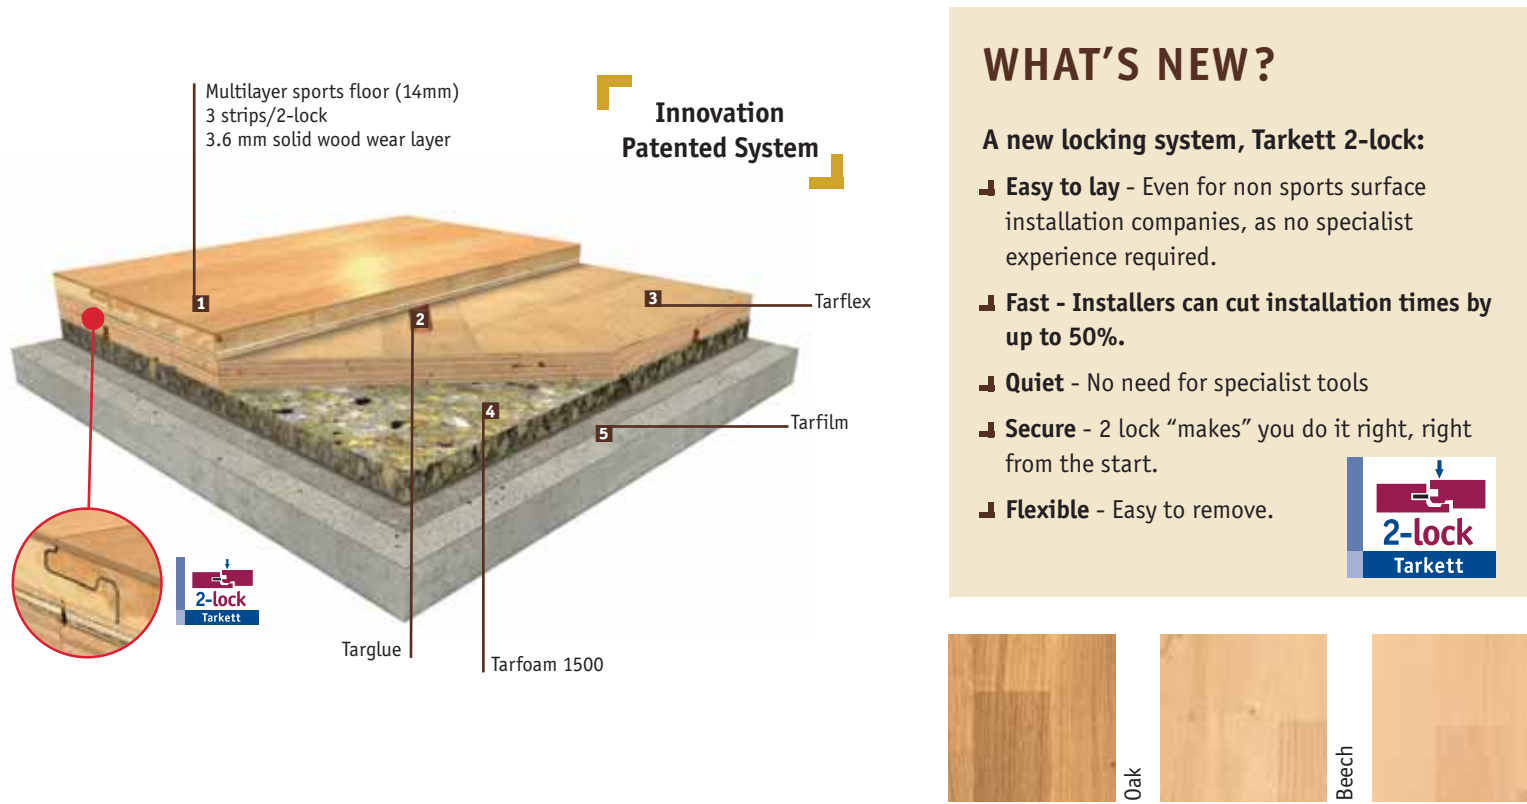

WHAT'S NEW?

- A new locking system, **Tarkett 2-lock**:
  - **Easy to lay** - Even for non sports surface installation companies, as no specialist experience required.
  - **Fast** - Installers can cut installation times by up to 50%.
  - **Quiet** - No need for specialist tools
  - **Secure** - 2 lock "makes" you do it right, right from the start.
  - **Flexible** - Easy to remove.

	Shock absorption EN 14808	Vertical deformation EN 14809	Vertical ball rebound EN 12235	Friction EN 13036-4
MULTIFLEX M	57%	3mm	98%	106

PROFLEX M

Performance at its best

- Provides **optimal levels of performance**
- **Top of the range** for basketball use and competition level thanks to **excellent sports performances**
- Approved by the **highest national and international authorities** such as the FIBA, FFBB, IHF, WSF and WVBF
- **Extremely durable** thanks to the Proteco surface treatment