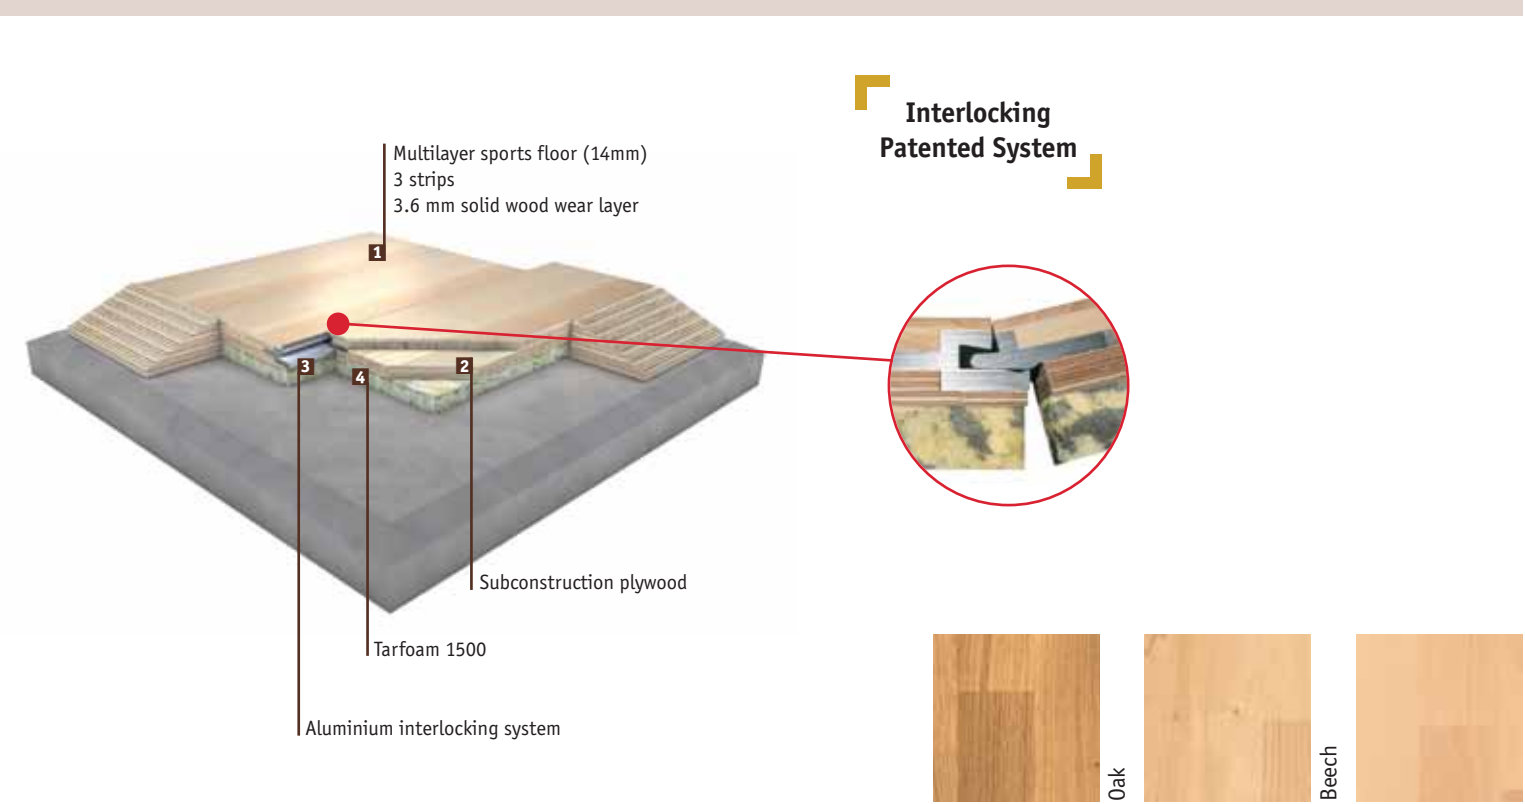

Shock absorption EN 14808	Vertical deformation EN 14809	Vertical ball rebound EN 12235	Friction EN 13036-4
SPORTABLE	55%	3.2mm	95.8%	106

ACCESSORIES

Tarkett Sports provides you with a comprehensive solution for your sports facility including installation kits and finishing accessories.

SKIRTINGS

A **design solution**
Tarkett Sports has developed its skirtings with the same wood species as its S'Match-it solutions. Varnished and ready to be installed, these accessories provide the perfect homogeneous design solution and ensure the durability of the floor.
During the manufacturing process, spaces are made which allow cross ventilation of the wood subconstruction. This system of ventilation helps the air to circulate and the wood to breathe.