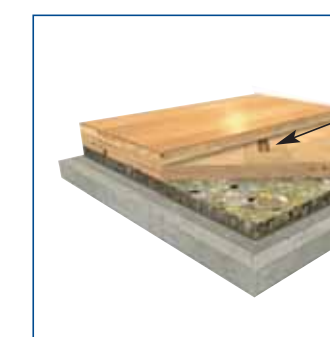

REFLEX M EVOLUTION

Classic wood system for all applications

Reflex M Evolution is designed to provide a good alternative sports surface that is **easy to install**. Reflex M Evolution, combining high quality material and simple construction, provides **good shock absorption for all applications**.

- Extremely durable thanks to the Proteco surface treatment
- Easy and quick installation
- Budget solution for all types of applications

WHAT'S NEW?

- Single joist system, with PU foam included continuously in backside for a better homogeneity.
- New joist interaxial (36 cm): faster to install.
- Sound box similar to double joist system for improved acoustic for players.
- 22 mm multilayer giving ideal dynamic system with optimal deformation for heavy athletes.
- The foam-backed joist system ensures a better return of energy to players for a more dynamic performance.

	Shock absorption EN 14808	Vertical deformation EN 14809	Vertical ball rebound EN 12235	Friction EN 13036-4
REFLEX M EVOLUTION	58%	2.3mm	97%	106

MULTIFLEX M

The versatile solution

- Extremely durable thanks to the Proteco surface treatment
- Easy and quick installation
- Versatility

WHAT'S NEW?

- A new locking system, **Tarkett 2-lock**:
  - **Easy to lay** - Even for non sports surface installation companies, as no specialist experience required.
  - **Fast** - Installers can cut installation times by up to 50%.
  - **Quiet** - No need for specialist tools
  - **Secure** - 2 lock "makes" you do it right, right from the start.
  - **Flexible** - Easy to remove.

	Shock absorption EN 14808	Vertical deformation EN 14809	Vertical ball rebound EN 12235	Friction EN 13036-4
MULTIFLEX M	57%	3mm	98%	106

PROFLEX M

Performance at its best