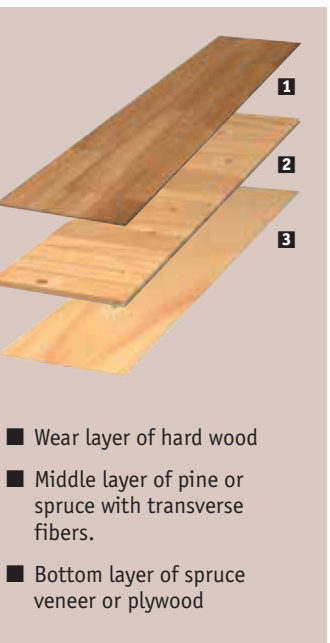

SELECTION GUIDE

Whatever your project, Tarkett Sports always has a flooring solution. For every area, we help you find the right product to meet your requirements.

		Reflex M Evolution	Multiflex M	Proflex M	Sportable
EDUCATION	Middle School		✓		
	High School		✓		
	University	✓✓			
COMPETITION	Basketball			✓✓	
	Handball		✓		
	Volleyball		✓		
	Squash			✓✓	
	Arenas				✓✓
LEISURE	City gym		✓		
	Fitness	Aerobic	✓✓		
		Cardio	✓✓		
	Squash		✓✓		

✓✓ Tarkett Sports best offer
✓ Tarkett Sports other recommended solutions

PROTECO LACQUER

The traditional appearance of a lacquer with highest wear resistance

Wood surfaces need good protection against wear, moisture and stains. Tarkett is up to the challenge with Proteco, the most hardwearing surface treatment in the market. Tarkett launched its Proteco Lacquer innovation in 1997 to offer the highest degree of resistance against wear, tear and micro scratches.

The Proteco concept gives you a strong wooden floor that retains its feel of real wood.

5 KEY CHARACTERISTICS OF PROTECO LACQUER

- Double UV-hardening
- Highest wear resistance
- Extreme scratch resistance
- Micro scratch resistance
- Easy maintenance

Make your balanced choice

Eco-design from beginning to end

Sustainable sourcing and use

Improving indoor air quality

Specifications