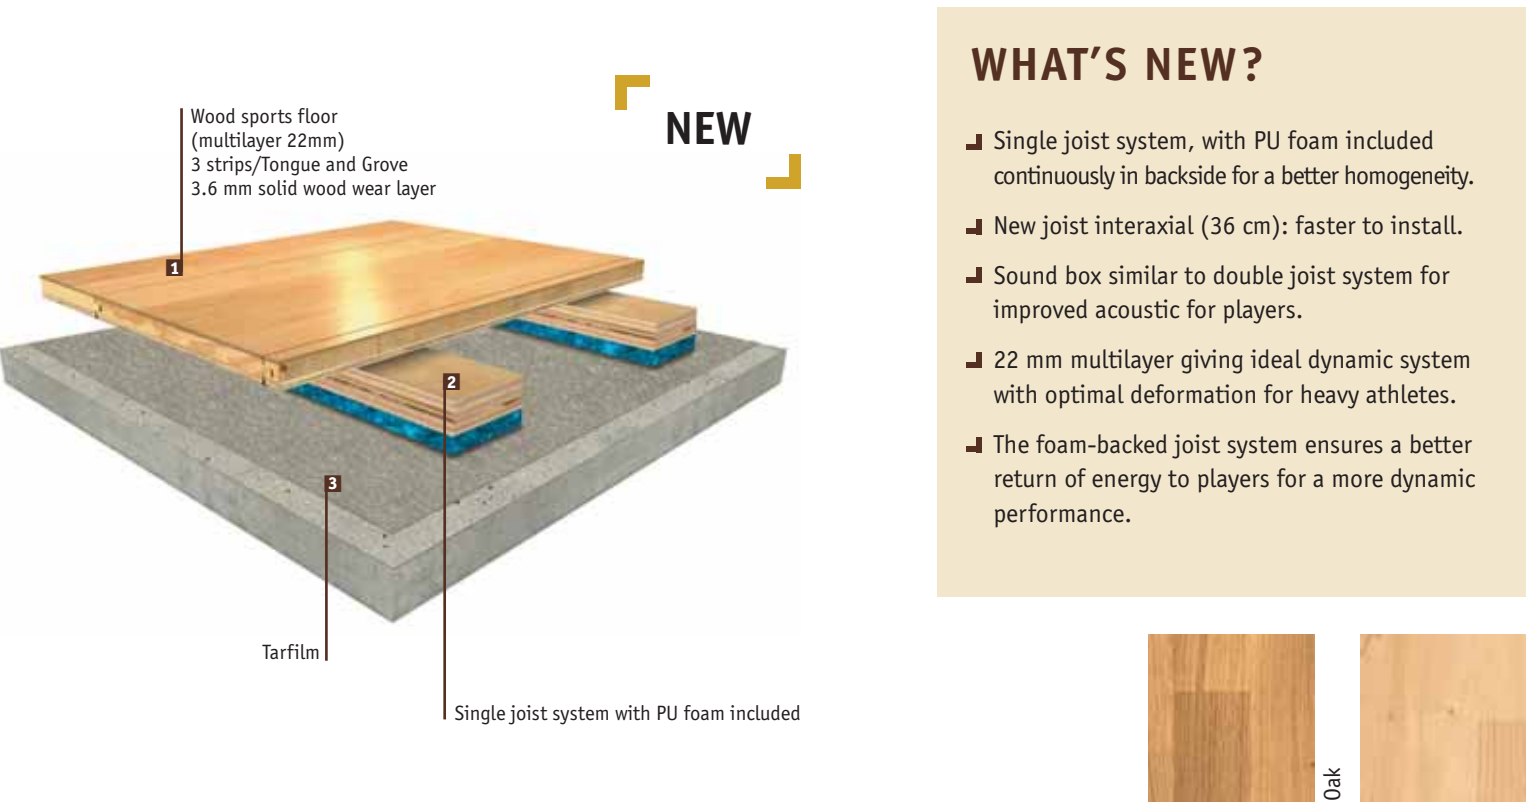

REFLEX M EVOLUTION

Classic wood system for all applications

Reflex M Evolution is designed to provide a good alternative sports surface that is **easy to install**. Reflex M Evolution, combining high quality material and simple construction, provides **good shock absorption for all applications**.

- Extremely durable thanks to the Proteco surface treatment
- Easy and quick installation
- Budget solution for all types of applications

WHAT'S NEW?

- Single joist system, with PU foam included continuously in backside for a better homogeneity.
- New joist interaxial (36 cm): faster to install.
- Sound box similar to double joist system for improved acoustic for players.
- 22 mm multilayer giving ideal dynamic system with optimal deformation for heavy athletes.
- The foam-backed joist system ensures a better return of energy to players for a more dynamic performance.

	Shock absorption EN 14808	Vertical deformation EN 14809	Vertical ball rebound EN 12235	Friction EN 13036-4
REFLEX M EVOLUTION	58%	2.3mm	97%	106

MULTIFLEX M

The versatile solution

- Extremely durable thanks to the Proteco surface treatment
- Easy and quick installation
- Versatility